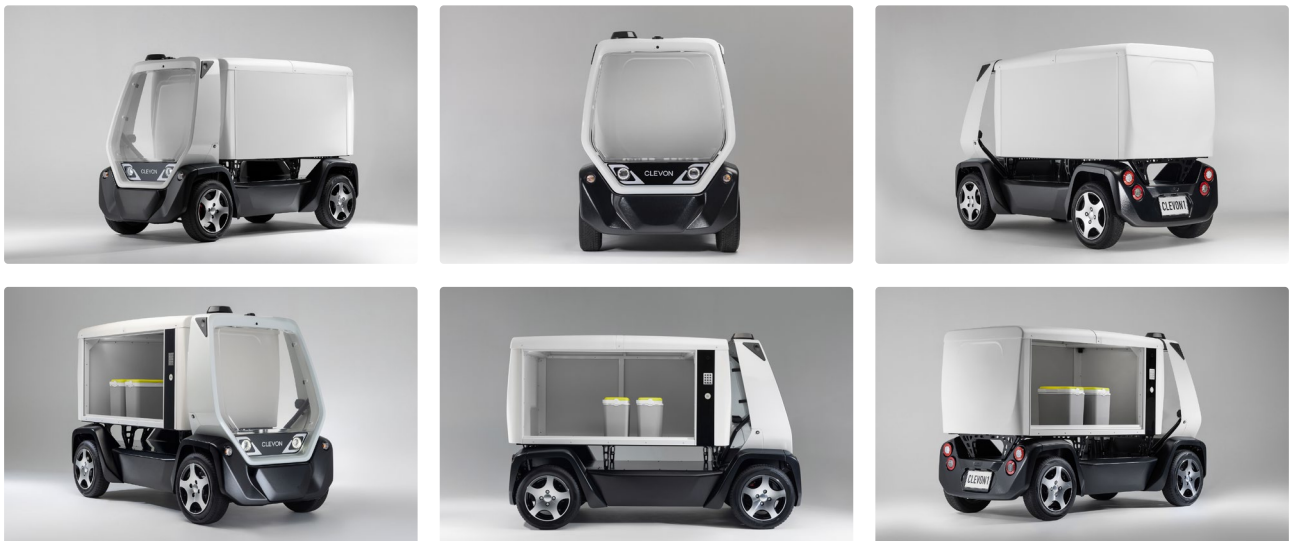

sales@clevon.com

CLEVON