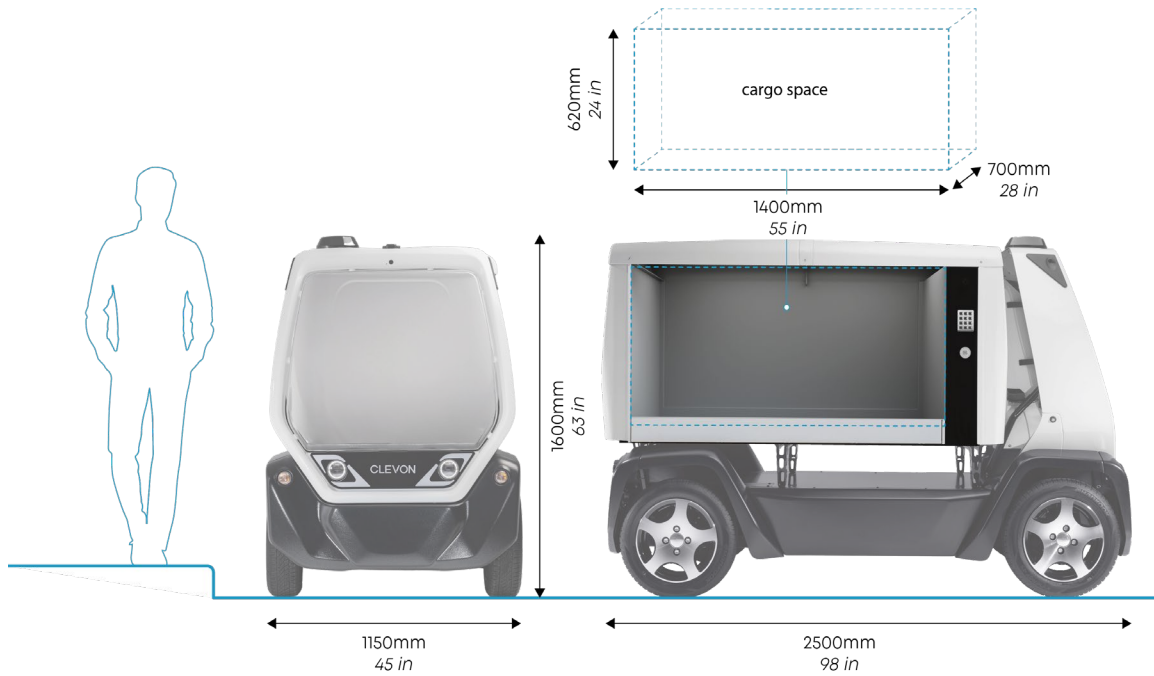

CLEVON CargoBox

A configurable all-round delivery solution capable of carrying various-sized goods

✓ **Enhanced customer experience**

A modern, efficient and convenient last-mile solution for deliveries and returns.

✓ **Multifunctional service**

Apply, adapt and adjust different business models to increase ROI and offer diverse services.

✓ **Spacious cargo bay**

Deliver a wide variety of goods ranging from groceries, smaller sized parcels to bigger sized appliances.

✓ **24/7 availability**

Day or night, summer or winter - our product keeps your service operational all year round.

✓ **Smart inner design**

Equipped with multiple anchor points, cargo nets and adjustable separation panels for different product types.

✓ **Flexible payment solutions**

Payments can be made through an app or an online store.

CargoBox		Cargo space	
Length	1850 mm (73 in)	Depth	700 mm (28 in)
Width	1000 mm (39 in)	Width	1400 mm (55 in)
Height	900 mm (35 in)	Height	620 mm (24 in)
Payload	Up to 150 kg (330 lbs)	Internal volume	1 m ³ (35 ft ³)